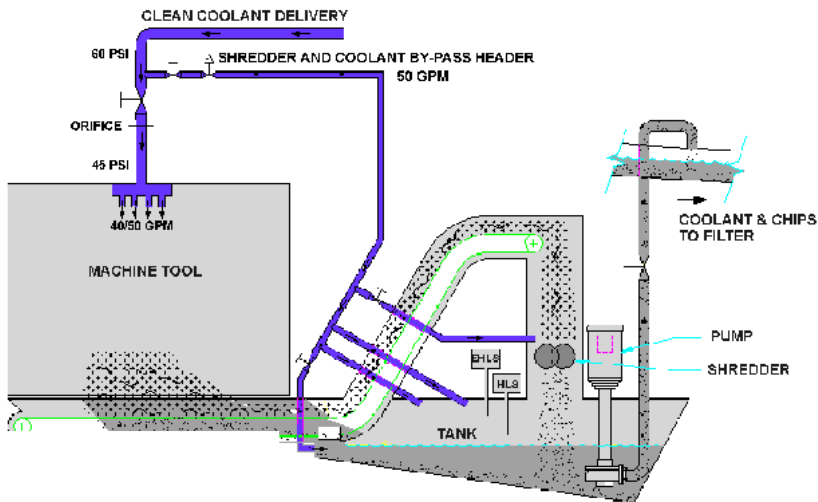

coolant is returned to the machines. Shredders must be added at those machines producing long stringy chips.

Mayfran Pumpback Stations come in three basic system configurations integrating elevating or flat style conveyors with or without shredders.

P.O. Box 43038 Tel: (440) 461-4100
Cleveland, OH 44143-0038 Fax: (440) 461-0147
Internet: www.mayfran.com E-mail: Sales@mayfran.com

©Mayfran 1999

PUMPBACK SYSTEMS

SPECIFICATIONS

Mayfran!
it!

Tank with pump—no conveyor

Mayfran offers three basic Pumpback systems suitable for most chip/coolant handling requirements. All systems are equipped with high pressure coolant pumps.

Elevating Conveyor with Portable Shredder

Flat Conveyor without Shredder