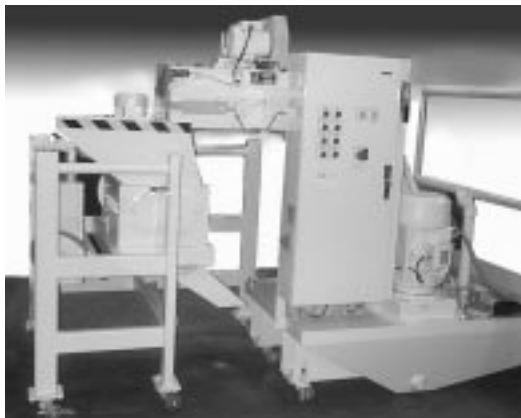

coolant is returned to the machines. Shredders must be added at those machines producing long stringy chips.

Mayfran Pumpback Stations come in three basic system configurations integrating elevating or flat style conveyors with or without shredders.

Mayfran offers three basic Pumpback systems suitable for most chip/coolant handling requirements. All systems are equipped with high pressure coolant pumps.

Elevating Conveyor with Portable Shredder

Flat Conveyor without Shredder