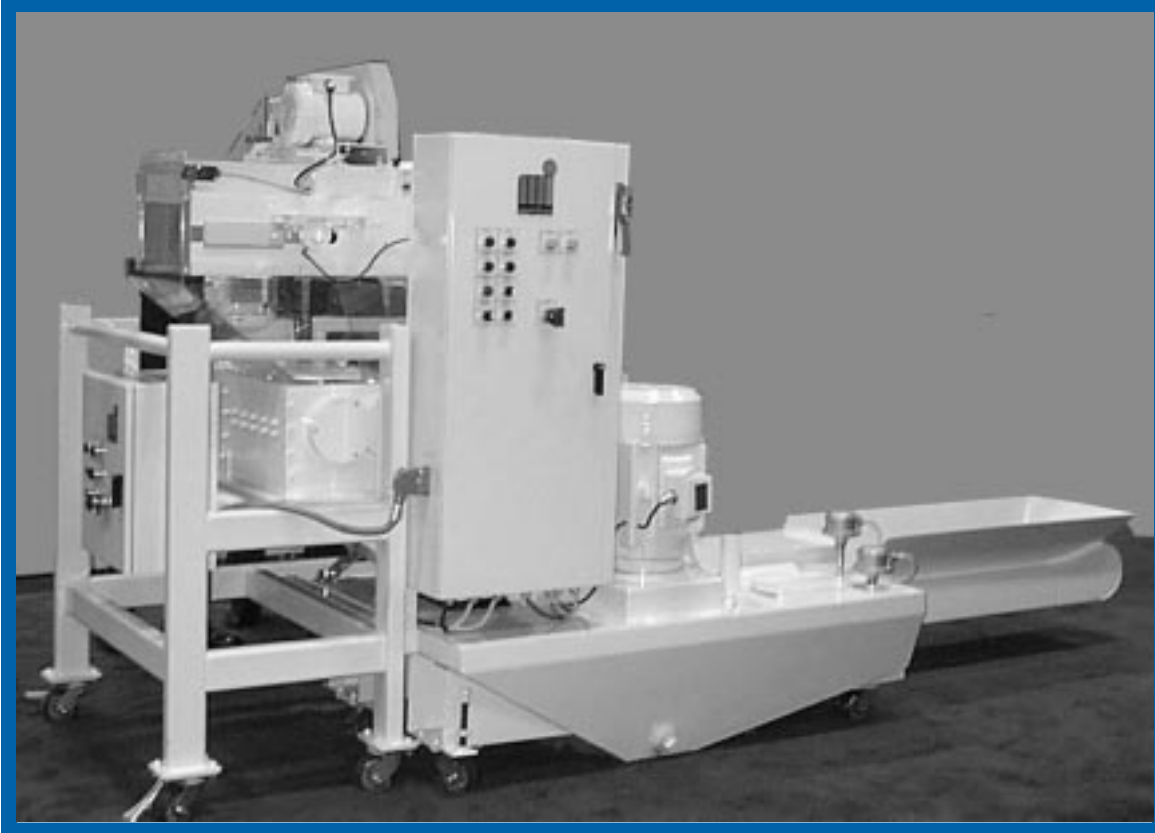

Mayfran!
it!

Coolant Pumpback Systems

Integrated Chip Handling and High Pressure Coolant Pumping

The overhead pumpback system is ideal for confined areas where chip hoppers at individual machines is not practical, or where remote location chip collection would be more efficient. Each machine in the system pumps both coolant and chips to a main separator/filter unit, the chips are removed before clean

coolant is returned to the machines. Shredders must be added at those machines producing long stringy chips.

Mayfran Pumpback Stations come in three basic system configurations integrating elevating or flat style conveyors with or without shredders.